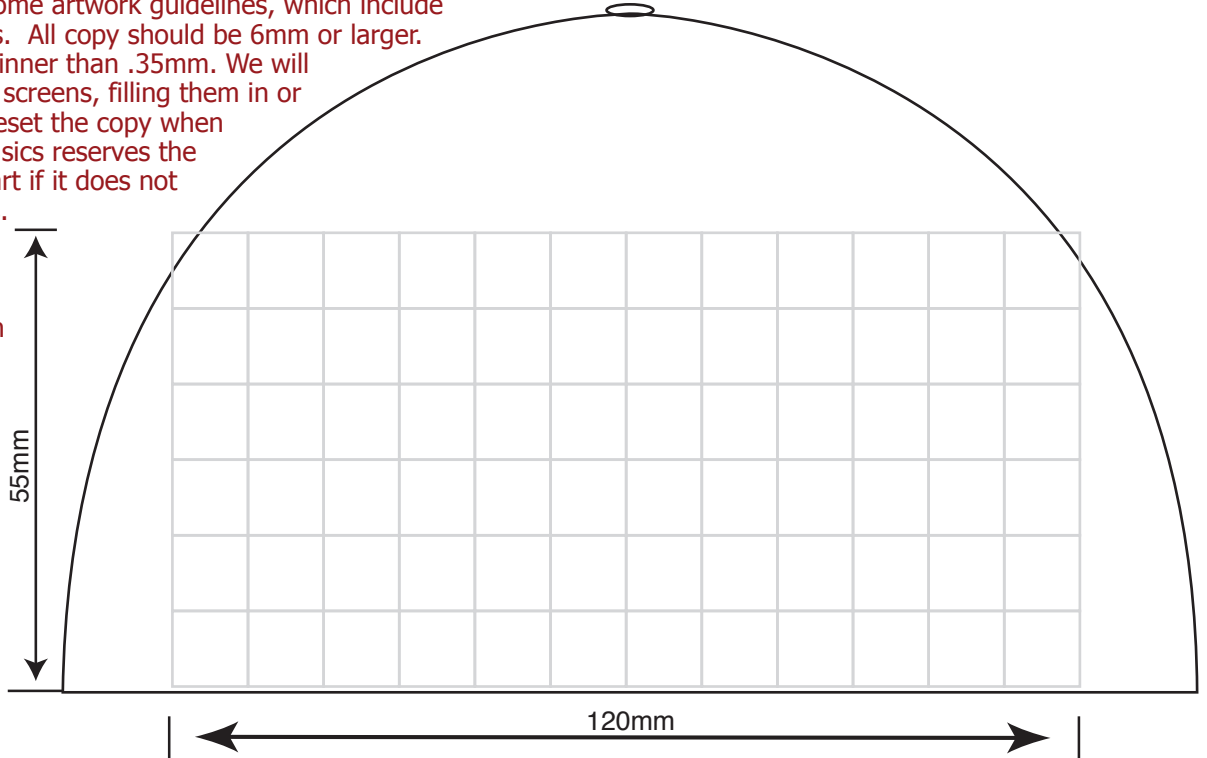

Create your own specs sample! This file can be used to create "cut and Paste" mock-ups for your order. Simply print this page, remembering to print at 100% to ensure templates are actual size.

Use this template to develop artwork for your order! Simply download the template file and open in Adobe Illustrator to format your artwork. Or print the template and hand draw your artwork for us to prepare.(costs may apply)

Artwork Standards In order to you the highest quality embroidery we have developed some artwork guidelines, which include minimum line weights. All copy should be 6mm or larger. Lines should be no thinner than .35mm. We will redraw halftones and screens, filling them in or outlining them, and reset the copy when necessary. **PromoBasics** reserves the right to modify your art if it does not meet these standards.

Artwork Confirmation will be sent to you before any production starts.

SHOWN 100% OF ACTUAL SIZE