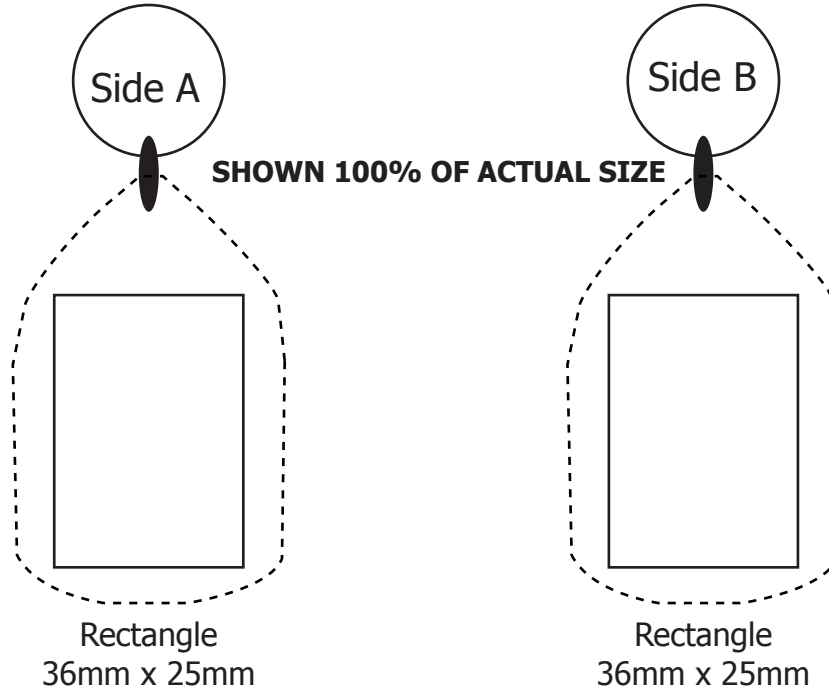

Create your own specs sample! This file can be used to create "cut and Paste" mock-ups for your order. Simply print this page, remembering to print at 100% to ensure templates are actual size.

Use this template to develop artwork for your order! Simply download the template file and open in Adobe Illustrator to format your artwork. Or print the template and hand draw your artwork for us to prepare.(costs may apply)

Artwork Standards In order to you the highest quality printng we have developed some artwork guidelines, which include minimum line weights. All copy should be 8points or larger.

PromoBasics reserves the right to modify your art if it does not meet these standards.

Artwork Confirmation will be sent to you before any production starts.

Name _____

Contact Details _____

_____

_____