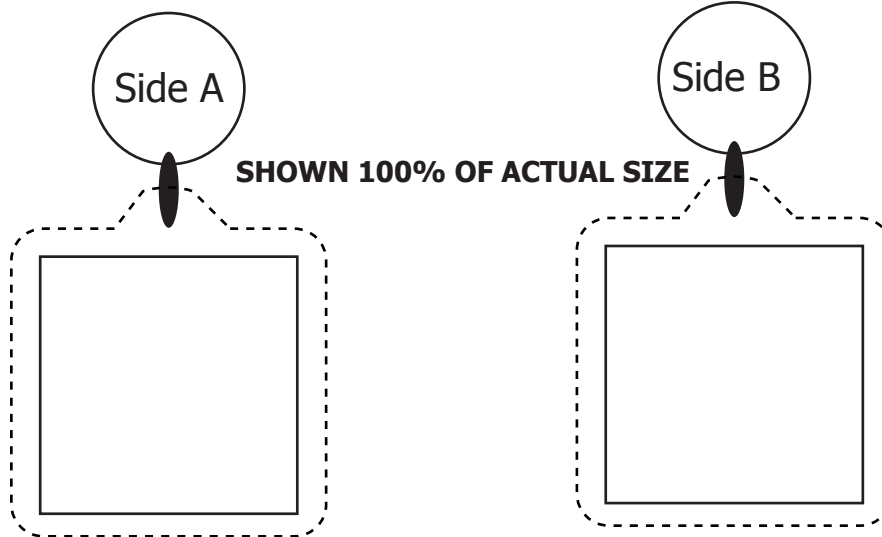

Create your own specs sample! This file can be used to create "cut and Paste" mock-ups for your order. Simply print this page, remembering to print at 100% to ensure templates are actual size.

Use this template to develop artwork for your order! Simply download the template file and open in Adobe Illustrator to format your artwork. Or print the template and hand draw your artwork for us to prepare.(costs may apply)

Artwork Standards In order to you the highest quality printng we have developed some artwork guidelines, which include minimum line weights. All copy should be 8points or larger.

PromoBasics reserves the right to modify your art if it does not meet these standards.

Artwork Confirmation will be sent to you before any production starts.